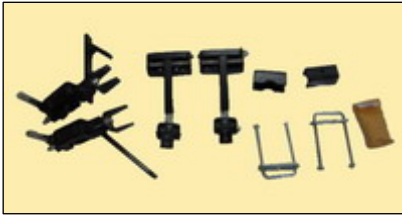

ACCESSORY PICTURE

LIFT KITS

HLP-1501

Lift Kits For Club Car Electric Car

Main Material : Steel

Finish : Paint 、 Black , Galvanizing

Used On : Club Car 84-04 Electric Car

HLP-1502

Lift Kits For Club Car Gas Car

Main Material : Steel

Finish : Paint 、 Black , Galvanizing

Used On : Club Car 84-04 Gas Car

HLP-1503

Lift Kits For E-Z-GO 1994-2000

Main Material : Steel

Finish : Paint 、 Black

Used On : E-Z-GO 1994-2000

HLP-1504

Lift Kits For E-Z-GO 2000-2004

Main Material : Steel

Finish : Paint 、 Black

Used On : E-Z-GO 2000-2004

HLP-1505

Hardware (Attach to HLP-1503/1504)

Main Material : Steel 、 Plastic

Finish : Paint 、 Black , Galvanizing

Used On : E-Z-GO

HLP-1506

Hardware (Attach to HLP-1503/1504)

Main Material : Steel

ACCESSORY PICTURE

Finish : Paint 、 Black , Galvanizing