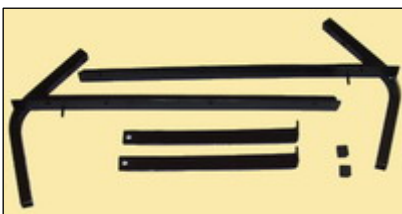

EZGO Top Cargo Rack

Main Material : Square Tube

Finish : Smooth Powder Coat, Black

Used On : E-Z-GO, Hunting Car

HLP-1303

Rear Cargo Basket

Main Material : Square Tube

Finish : Smooth Powder Coat, Black

Used On : E-Z-GO, Hunting Car

HLP-1304

E-Z-GO Utility Box

Main Material : Steel Plate

Finish : Smooth Powder Coat, Black

Used On : E-Z-GO, Hunting Car

HLP-1305

Yamaha Utility Box

Main Material : Steel Plate

Finish : Smooth Powder Coat, Black

Used On : Yamaha

HLP-1306

Yamaha G14/16 Utility Box Mounting Kit

Main Material : Steel

ACCESSORY PICTURE

CARGO BOX KITS