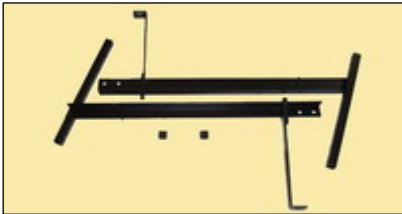

Finish : Smooth Powder Coat, Black

Used On : Yamaha G14/16

HLP-1307

E-Z-GO TXT Utility Box Mounting Kit

Main Material : Steel

Finish : Smooth Powder Coat, Black

Used On : E-Z-GO TXT

HLP-1308