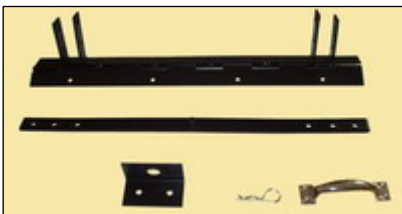

Main Material : Steel Plate

Finish : Smooth Powder Coat, Black

Used On : Yamaha

HLP-1306

Yamaha G14/16 Utility Box Mounting Kit

Main Material : Steel

ACCESSORY PICTURE

CARGO BOX KITS

Finish : Smooth Powder Coat, Black

Used On : Yamaha G14/16

HLP-1307

E-Z-GO TXT Utility Box Mounting Kit

Main Material : Steel

Finish : Smooth Powder Coat, Black

Used On : E-Z-GO TXT

HLP-1308

Club Car DS Utility Box Mounting Kit

Main Material : Steel

Finish : Smooth Powder Coat, Black

Used On : Club Car DS

HLP-1309

Dump Kit For Box

Main Material : Steel

Finish : Smooth Powder Coat, Black