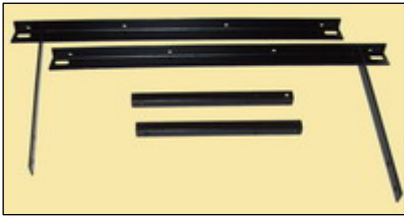

Main Material : Steel

Finish : Smooth Powder Coat, Black

ACCESSORY PICTURE

CARGO BOX KITS

Used On : E-Z-GO Marathon/444

HLP-1312

Yamaha G2/G9 Utility Box Mounting Kit

Main Material : Steel